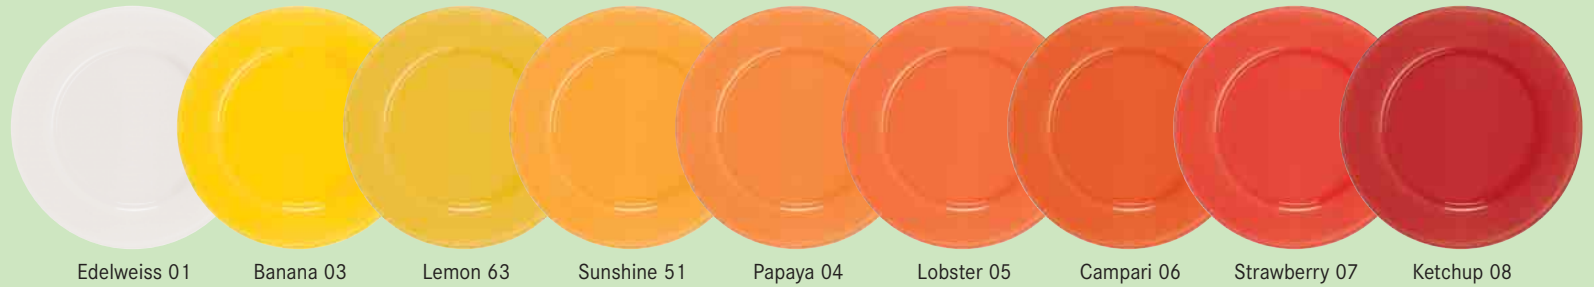

Love Plates

Größen & Farben | Sizes & Colors