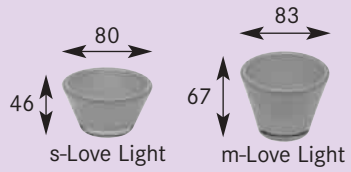

Love Accessoires

Größen & Farben | Sizes & Colors