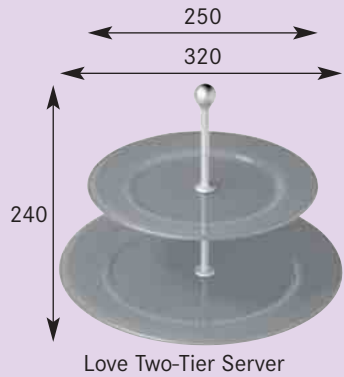

Love Accessoires

Größen & Farben | Sizes & Colors